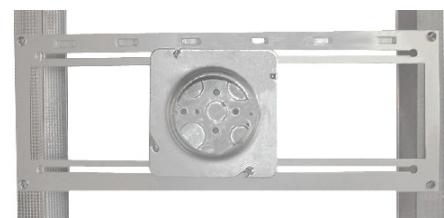

22 More Reasons To Look @ Black Claw

Part Number	Description	Std Box Qty
CS1234	1/2-3/4" EMT & MC/AC Support	100
CS1234D	1/2-3/4" EMT & MC/AC Support Double	100

Part Number	Description	Std Box Qty
BMB16T	11-18" Box Mounting Bracket	50
BMB24T	17-26" Box Mounting Bracket	50

Part Number	Description	Std Box Qty
FCWS6	Flex Conduit and Wire Support	100

Part Number	Description	Std Box Qty
CCOP50	1/2" EMT One Piece Strut Clamp	100
CCOP75	3/4" EMT One Piece Strut Clamp	100
CCOP100	1" EMT One Piece Strut Clamp	100
CCOP125	1-1/4" EMT One Piece Strut Clamp	100
CCOP150	1-1/2" EMT One Piece Strut Clamp	50
CCOP200	2" EMT One Piece Strut Clamp	50
CCOP200R	2" RMC One Piece Strut Clamp	25
CCOP250	2-1/2" EMT One Piece Strut Clamp	25
CCOP300	3" EMT One Piece Strut Clamp	25
CCOP350	3-1/2" EMT One Piece Strut Clamp	10
CCOP400	4" EMT One Piece Strut Clamp	10

Part Number	Description	Std Box Qty
FMBS184S	18" Floor Mount Box Support	25

Part Number	Description	Std Box Qty
BMB164S3P	16" Multi Box Mounting Bracket	25

Part Number	Description	Std Box Qty
FB023DS	Double Sided Mount Box Support	25
FB023HD	Heavy Duty Box Stabilizer Support	100